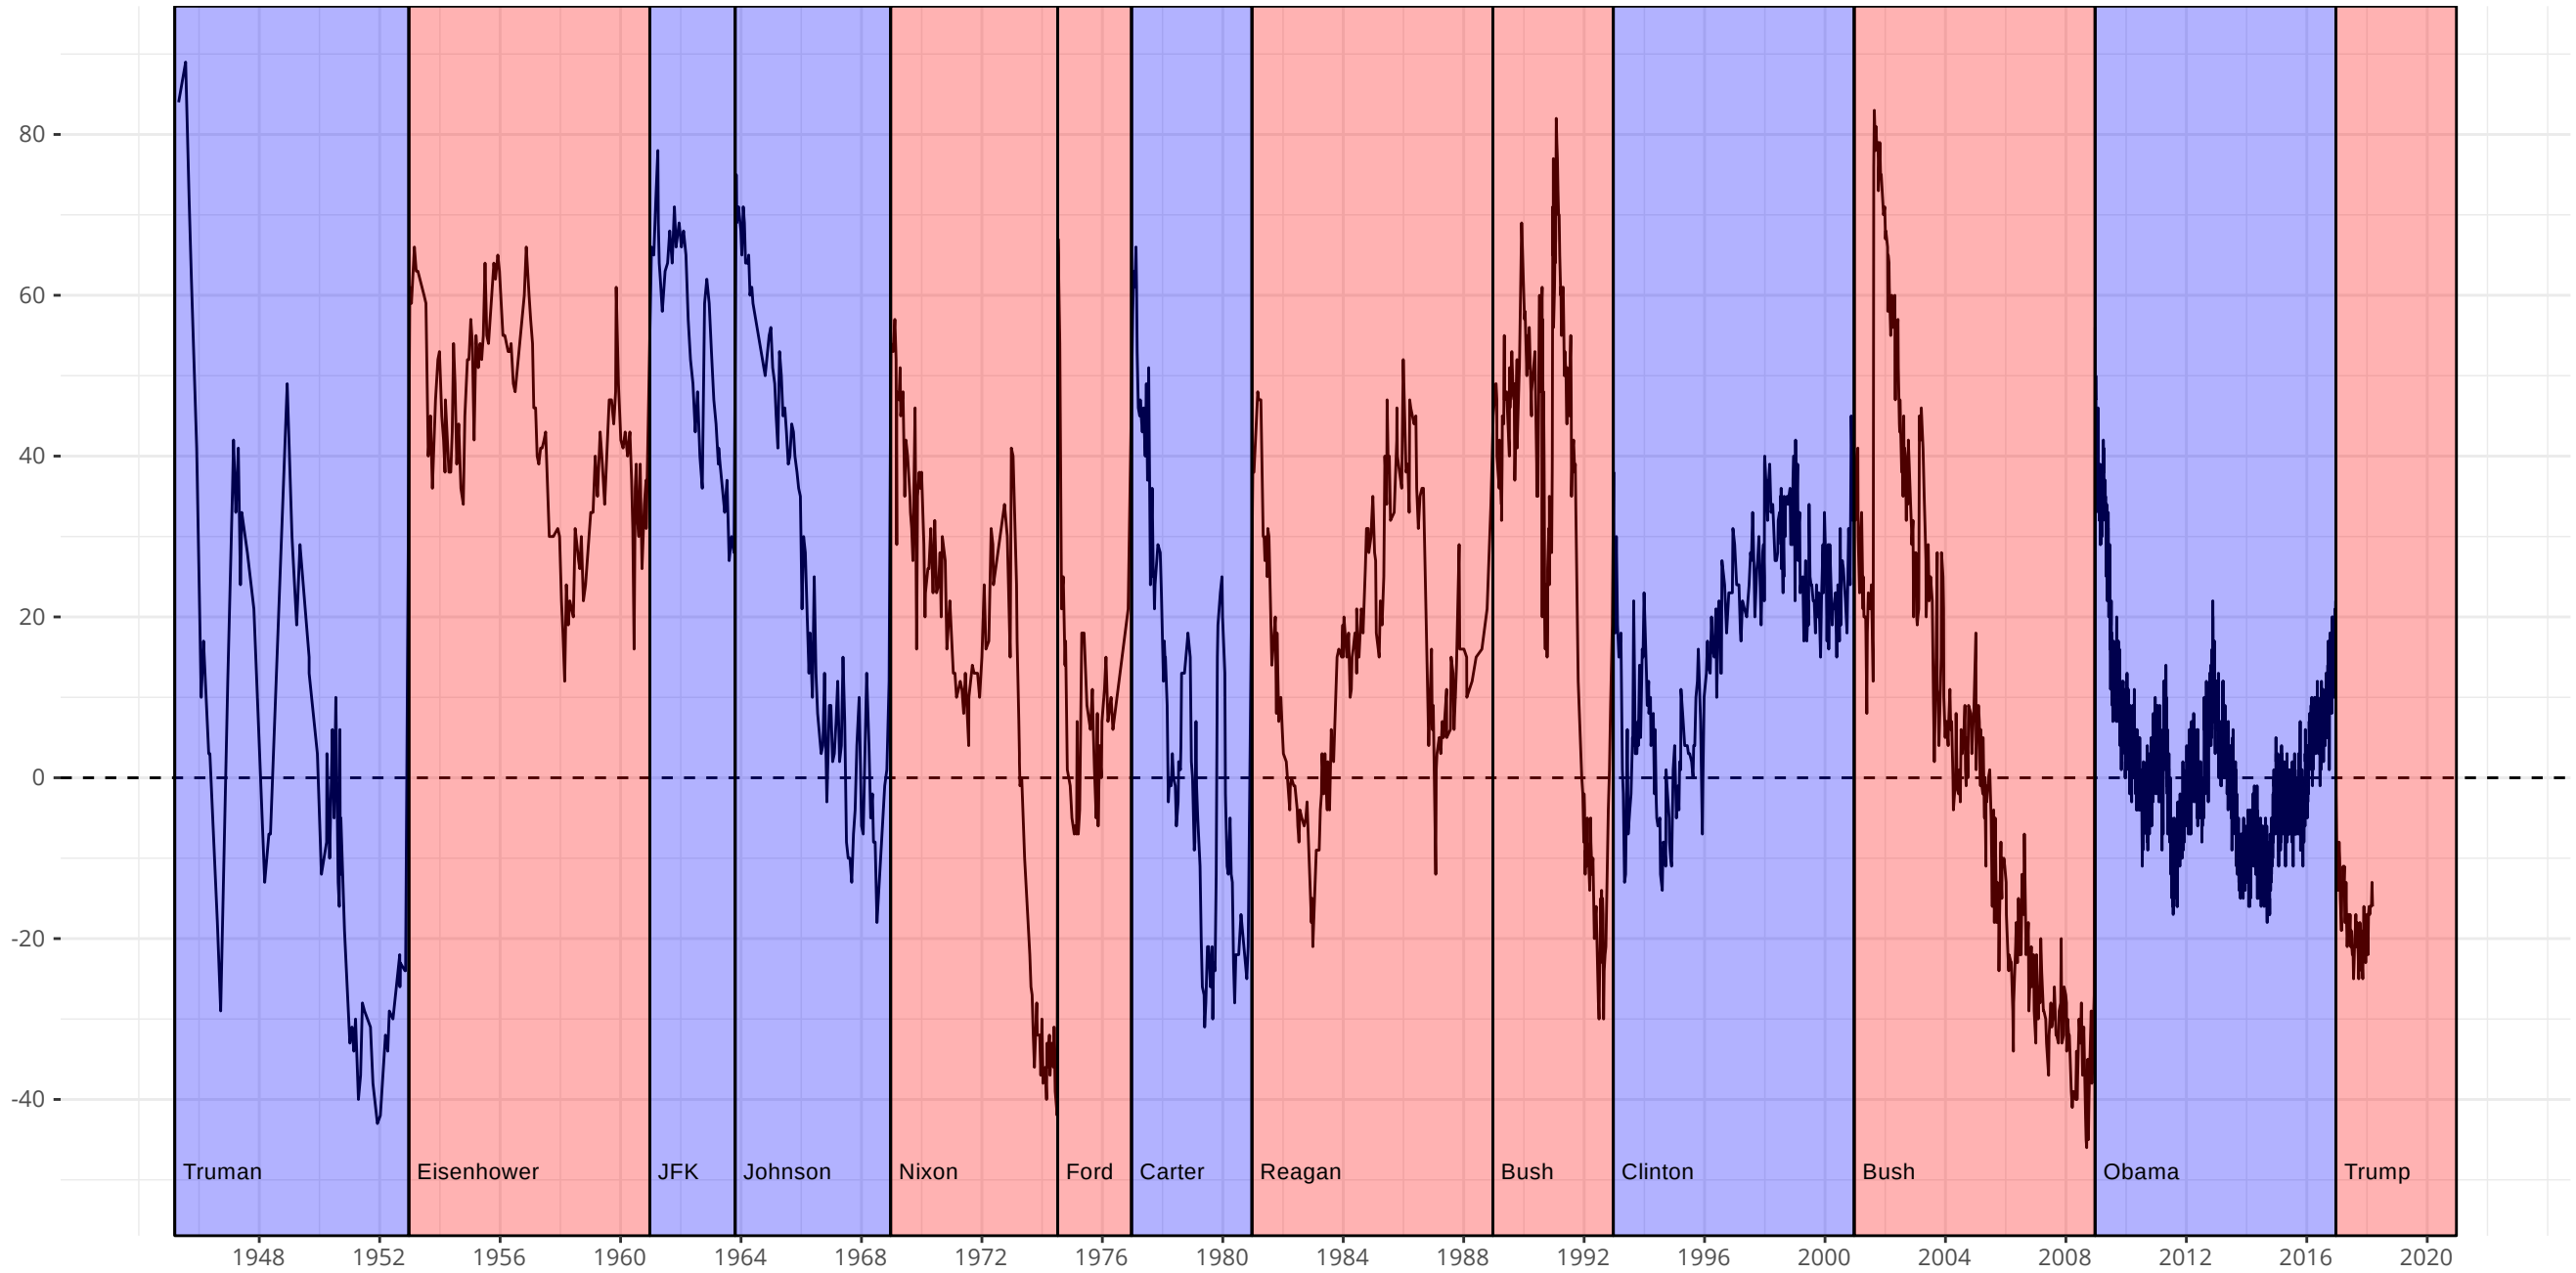

Presidential Approval Ratings from Truman to Trump

The 'presidential life cycle' is discernible across almost all cases, with Clinton being the most curious exception. Trump's 'life cycle' may have yet to start.

Net Approval (Approval - Disapproval)

Party ■ Democratic ■ Republican