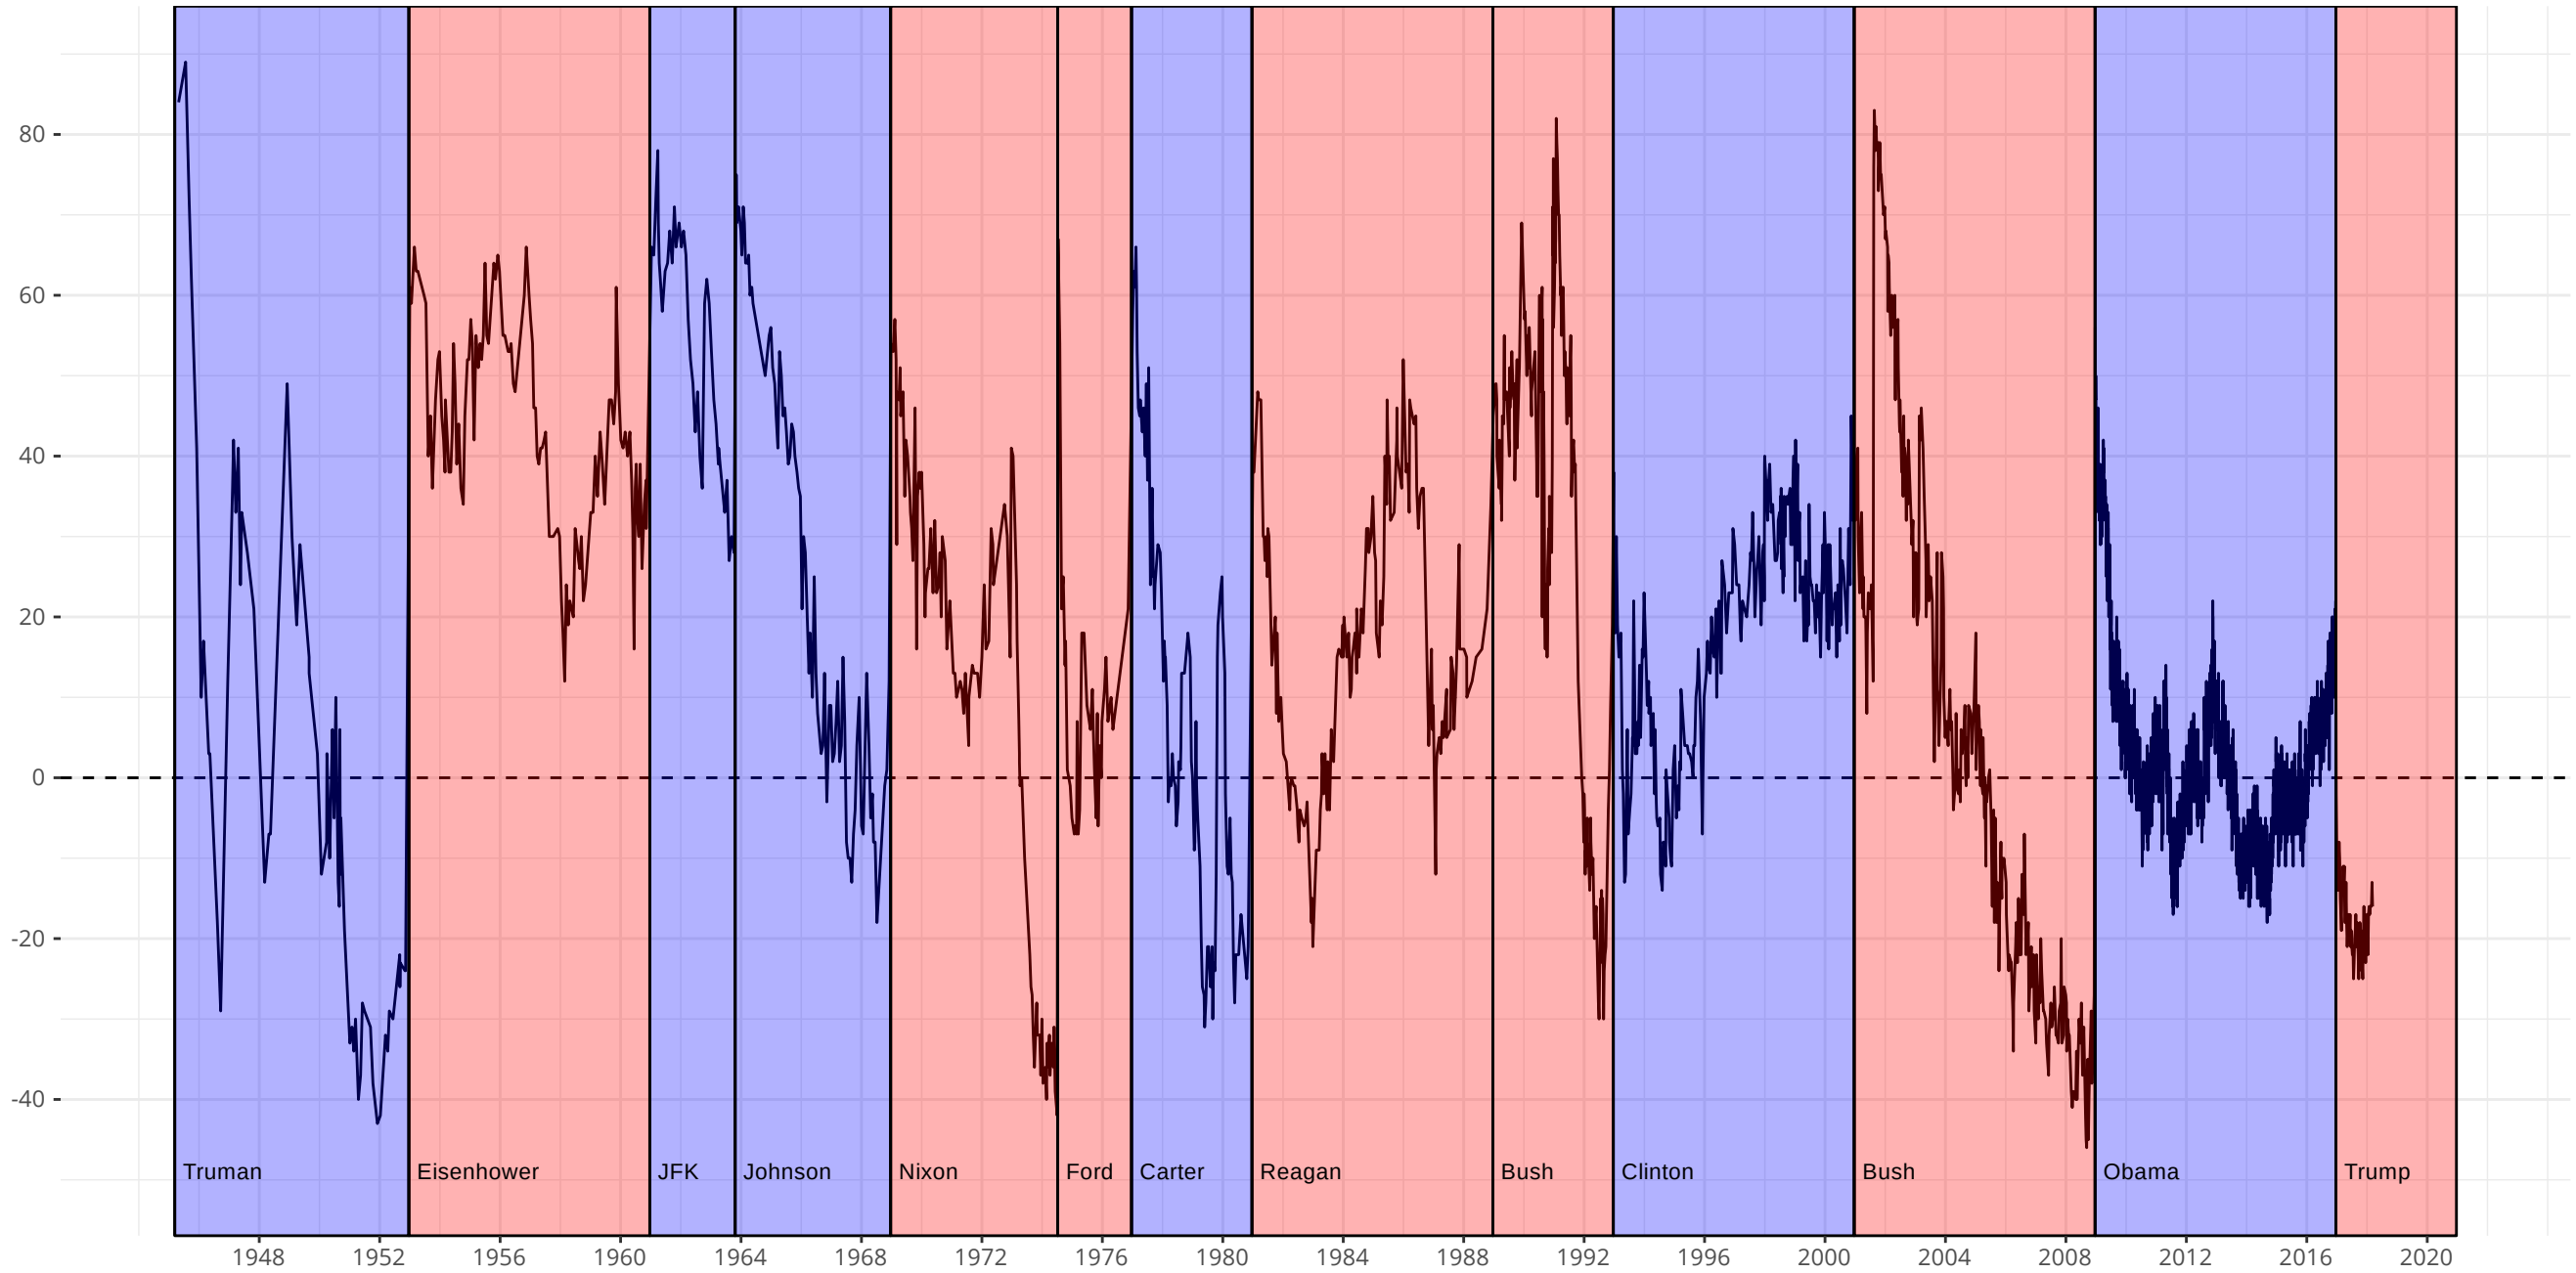

# Presidential Approval Ratings from Truman to Trump

The 'presidential life cycle' is discernible across almost all cases, with Clinton being the most curious exception. Trump's 'life cycle' may have yet to start.

Net Approval (Approval - Disapproval)

Party ■ Democratic ■ Republican